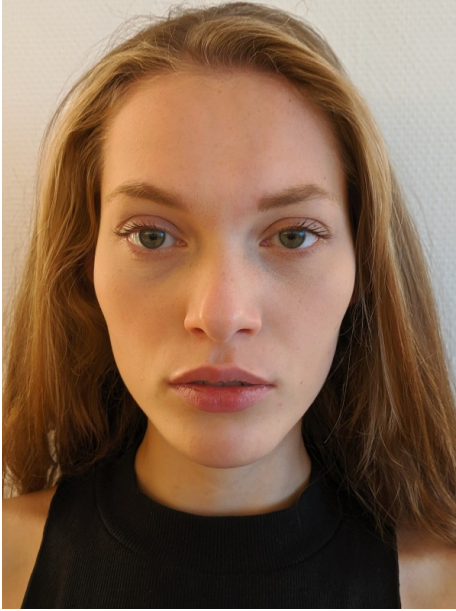

MODEL BOOKER

SOPHIA WASSERMANN

Height 174 | Bust 91 | Waist 64 | Hips 91 | Hair blonde | Eyes green | Dress 36 | Shoes 39

info@model-booker.com · www.model-booker.com