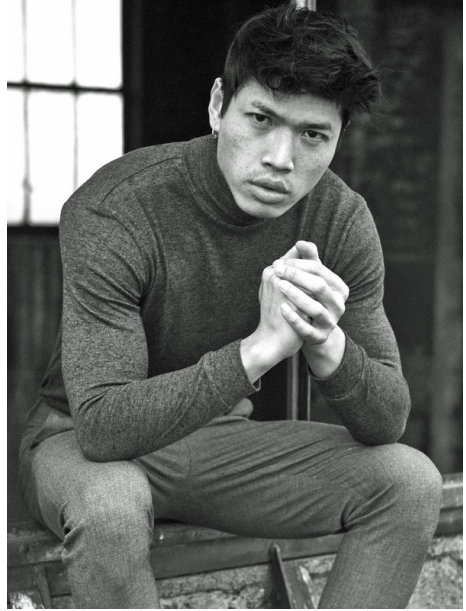

MODEL BOOKER

DON CHUAYDEE

Height 187 | Chest 96 | Waist 78 | Hips 94 | Hair black | Eyes brown | Shoes 44 | Suit 48

info@model-booker.com · www.model-booker.com

MODEL BOOKER

DON CHUAYDEE