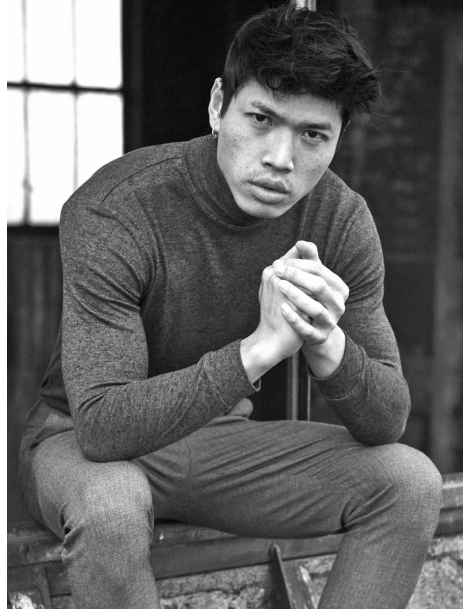

MODEL BOOKER

DON CHUAYDEE

Height 187 | Chest 96 | Waist 78 | Hips 94 | Hair black | Eyes brown | Shoes 44 | Suit 48

info@model-booker.com · www.model-booker.com

MODEL BOOKER

DON CHUAYDEE