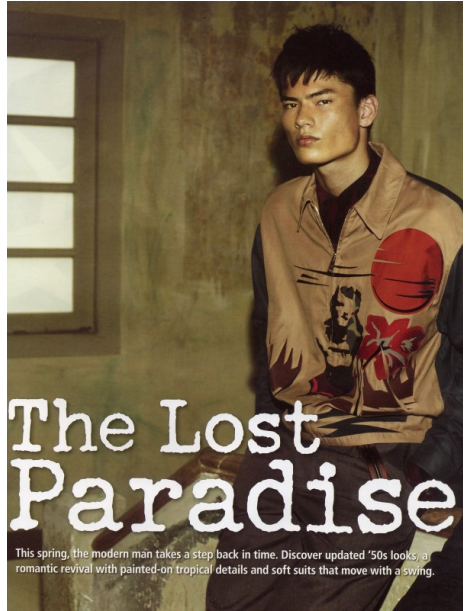

MODEL BOOKER

SIMONAS PHAM

Height 188 | Chest 100 | Waist 79 | Hips 95 | Hair brown | Eyes brown | Shoes 45 | Suit 52

info@model-booker.com · www.model-booker.com

MODEL BOOKER

SIMONAS PHAM