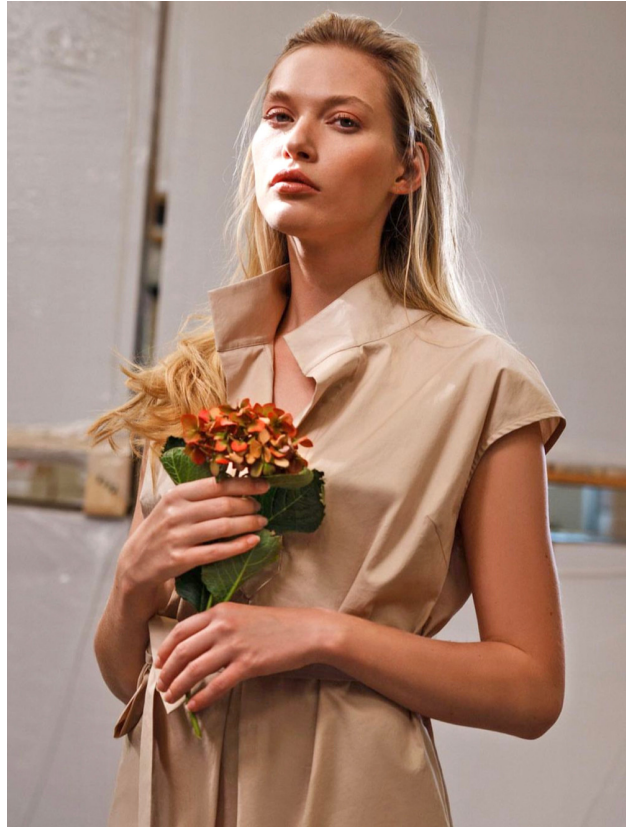

MODEL BOOKER

SOPHIA WASSERMANN