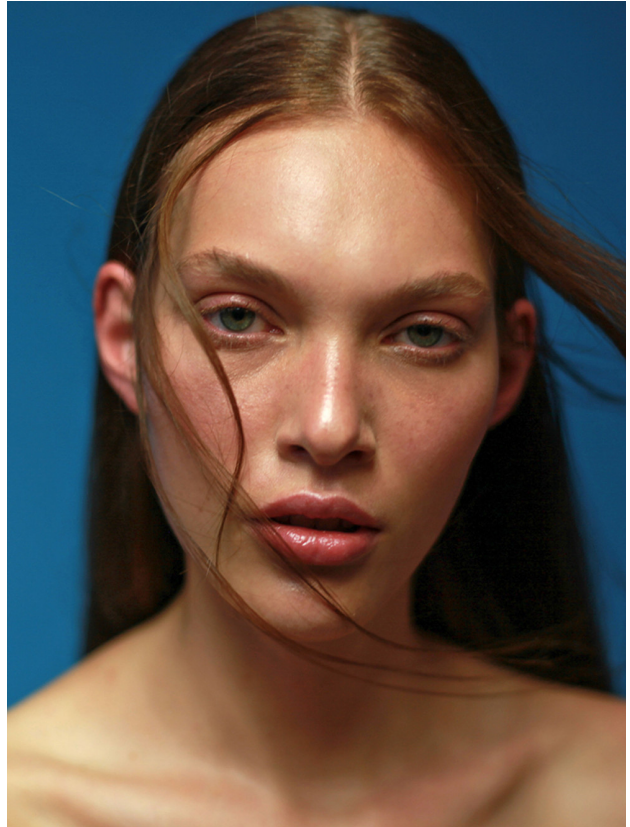

MODEL BOOKER

SOPHIA WASSERMANN

Height 174 | Bust 91 | Waist 77 | Hips 100 | Hair blonde | Eyes green | Dress 36 | Shoes 39

info@model-booker.com · www.model-booker.com

MODEL BOOKER

SOPHIA WASSERMANN

MODEL BOOKER