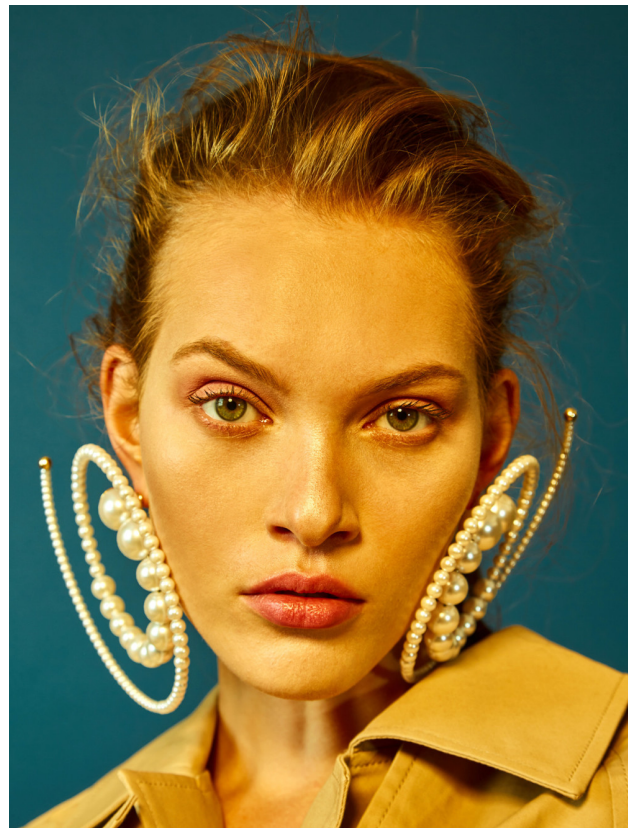

MODEL BOOKER

SOPHIA WASSERMANN

Height 174 | Bust 91 | Waist 77 | Hips 100 | Hair blonde | Eyes green | Dress 36 | Shoes 39

info@model-booker.com · www.model-booker.com

MODEL BOOKER

SOPHIA WASSERMANN

MODEL BOOKER

SOPHIA WASSERMANN

MODEL BOOKER

SOPHIA WASSERMANN

MODEL BOOKER

SOPHIA WASSERMANN

MODEL BOOKER

SOPHIA WASSERMANN