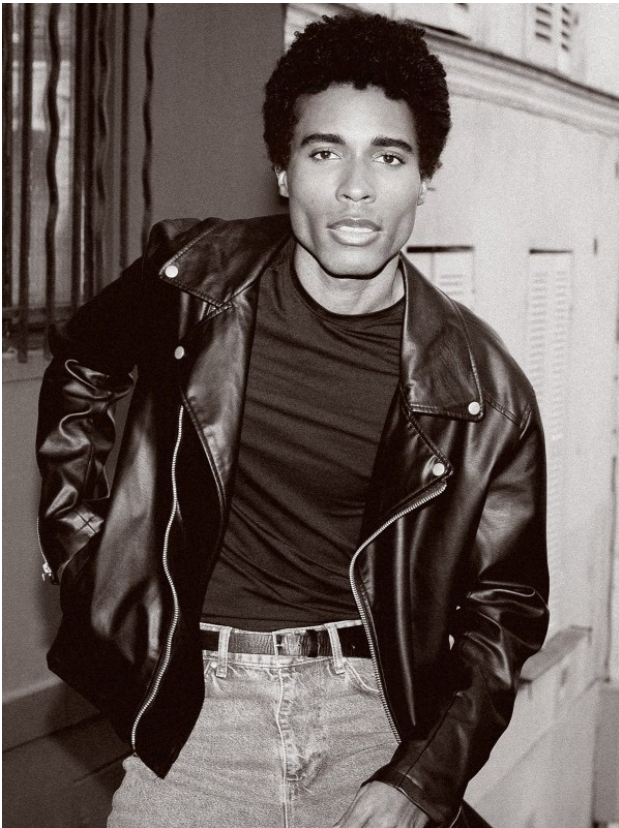

MODEL BOOKER

EDWING H.