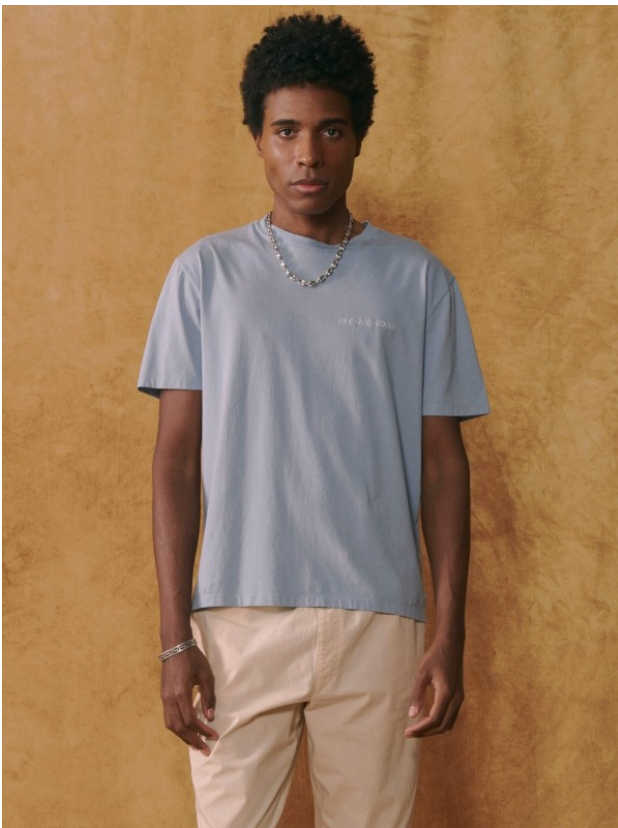

MODEL BOOKER

EDWING H.