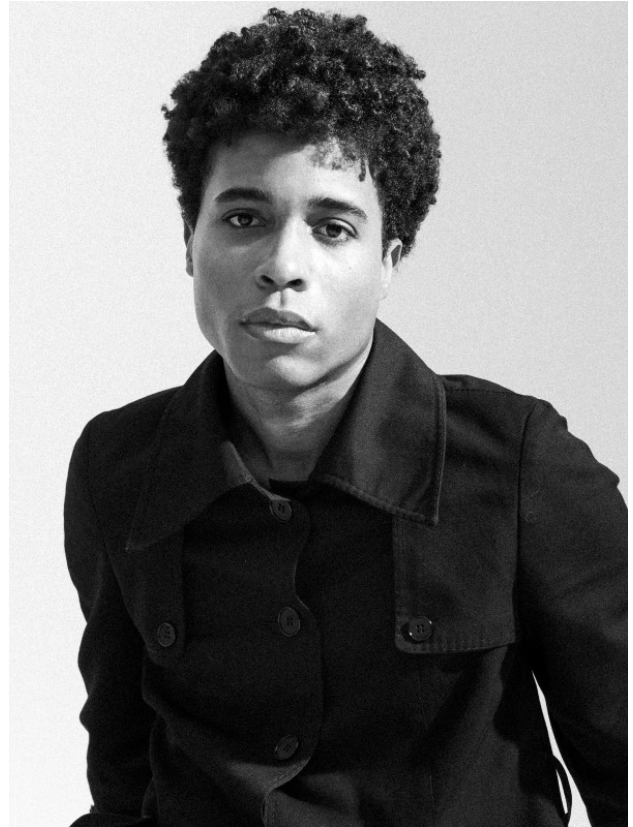

MODEL BOOKER

EDWING H.

Height 188 | Chest 93 | Waist 71 | Hips 93 | Hair black | Eyes brown | Shoes 42

info@model-booker.com · www.model-booker.com

MODEL BOOKER

EDWING H.

MODEL BOOKER

EDWING H.

MODEL BOOKER

EDWING H.

MODEL BOOKER

EDWING H.

MODEL BOOKER

EDWING H.

MODEL BOOKER

EDWING H.