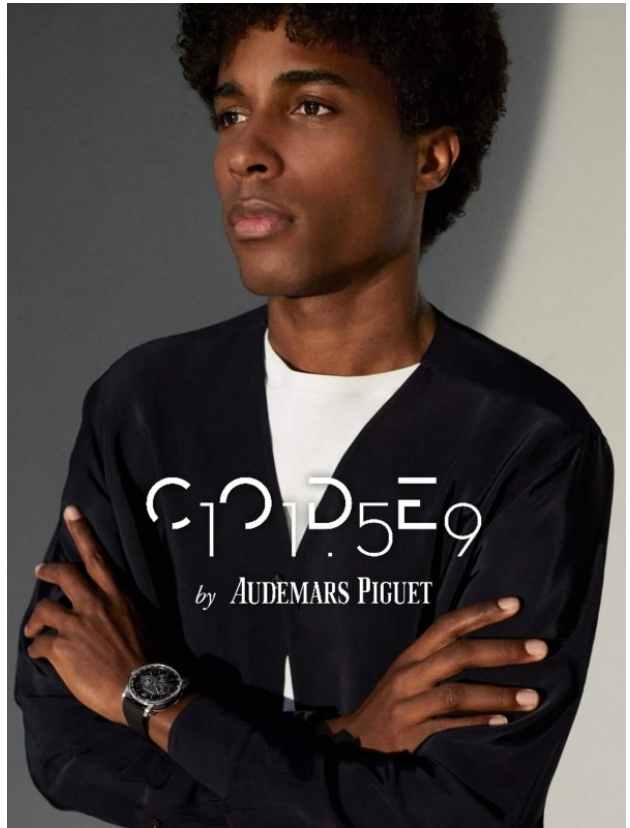

MODEL BOOKER

EDWING H.

Height 188 | Chest 93 | Waist 71 | Hips 93 | Hair black | Eyes brown | Shoes 42

info@model-booker.com · www.model-booker.com

MODEL BOOKER

EDWING H.

MODEL BOOKER

EDWING H.