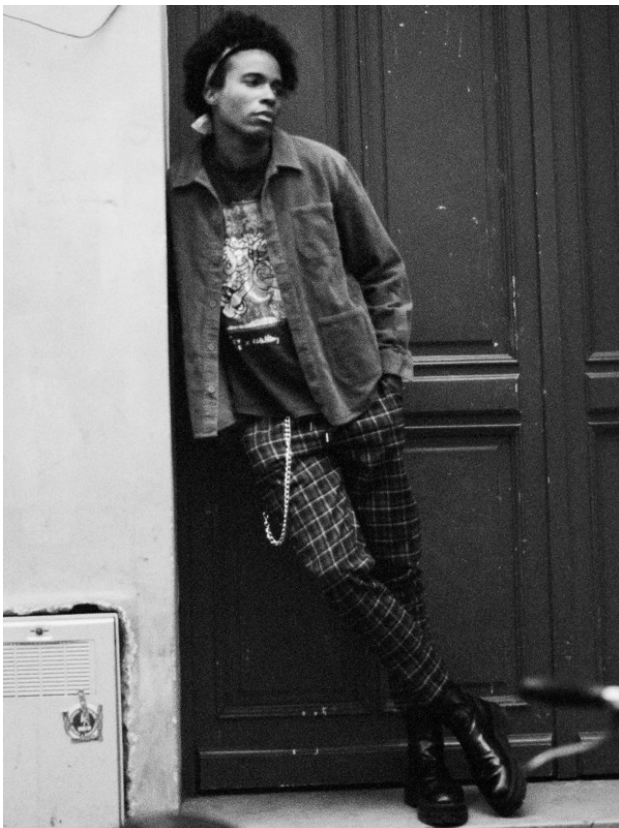

MODEL BOOKER

EDWING H.

Height 188 | Chest 93 | Waist 71 | Hips 93 | Hair black | Eyes brown | Shoes 42

info@model-booker.com · www.model-booker.com

MODEL BOOKER

EDWING H.

MODEL BOOKER

EDWING H.